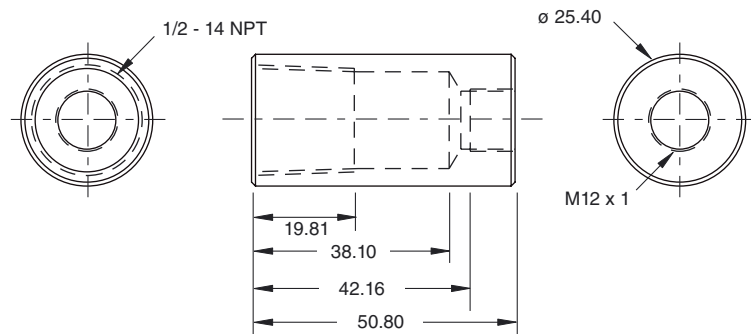

Dimensions

Model Number

M 12-1/2" NPT ALUM.

Conduit adapter

Features

- Converts 12 mm diameter to 1/2 inch NPT conduit
- For use with 12 mm diameter sensors

Technical data

Mechanical specifications