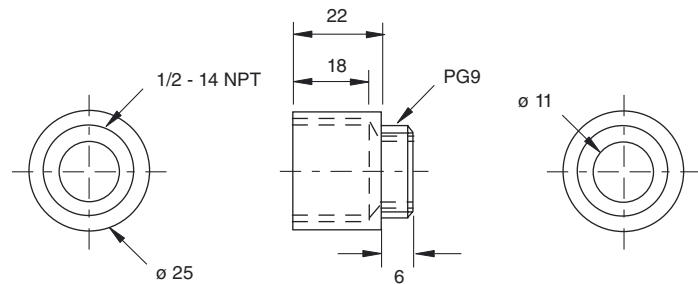

## Dimensions

### Features

- Converts PG 9 to 1/2 inch NPT conduit