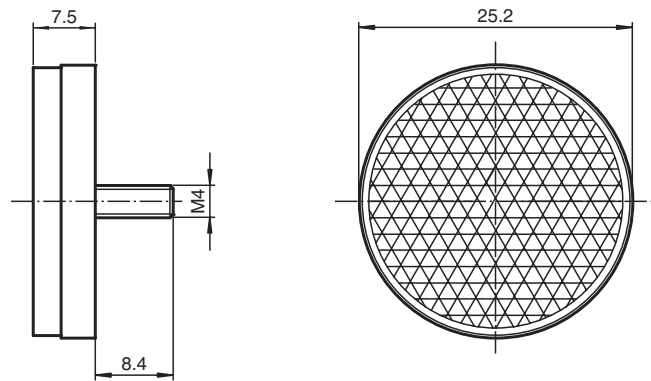

Dimensions

Model Number

REF-S25

Reflector, round \varnothing 25 mm, screw fixing
M4

Features

- Screw mounting for simple installation

Technical data

General specifications

Construction type circular

Ambient conditions

Ambient temperature -20 ... 85 °C (-4 ... 185 °F)

Mechanical specifications

Material PMMA/ABS

Dimensions Diameter: 25 mm

Mounting screw fixing