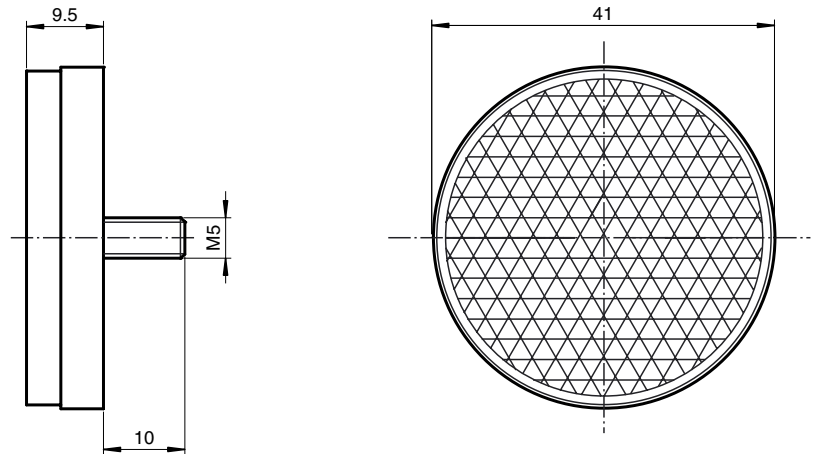

Dimensions

Model Number

REF-S42

Reflector, round \varnothing 42 mm, screw fixing
M5

Features

- Screw mounting for simple installation

Technical data

General specifications

Construction type	circular
-------------------	----------

Ambient conditions

Ambient temperature	-20 ... 85 °C (-4 ... 185 °F)
---------------------	-------------------------------

Mechanical specifications

Material	PMMA/ABS
Dimensions	Diameter: 42 mm
Mounting	screw fixing