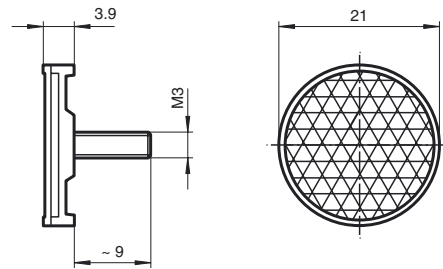

Model Number

REF-MS21

Reflector with Micro-structure, round \varnothing 21 mm, screw fixing M3

Features

- Screw mounting for simple installation
- Micro-structure

Dimensions

Technical data

General specifications

Construction type	circular
-------------------	----------

Ambient conditions

Ambient temperature	-20 ... 85 °C (-4 ... 185 °F)
---------------------	-------------------------------

Mechanical specifications

Material	PMMA/ABS
Dimensions	Diameter: 21 mm
Mounting	screw fixing