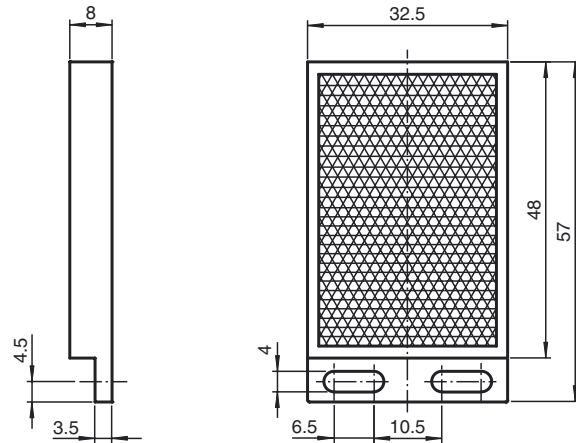

Dimensions

Model Number

REF-H48

Reflector, rectangular 32.5 mm x 57 mm, mounting holes, fixing strap

Features

- Mounting holes for simple installation

Technical data

General specifications

Construction type rectangular

Ambient conditions

Ambient temperature -20 ... 60 °C (-4 ... 140 °F)

Mechanical specifications

Material PMMA/ABS

Dimensions 32.5 mm x 57 mm x 8 mm

Mounting mounting holes