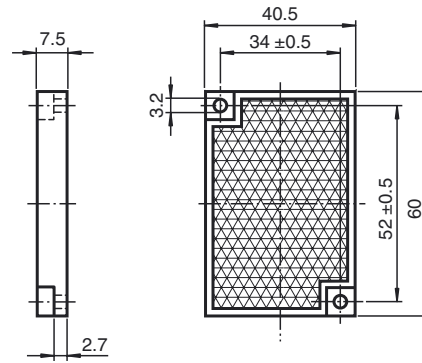

## Dimensions

### Model Number

**REF-H60**

Reflector, rectangular 40.5 mm x 60 mm, mounting holes

### Mechanical specifications

Material PMMA/ABS

Dimensions 60 mm x 40.5 mm x 7.5 mm

Mounting mounting holes