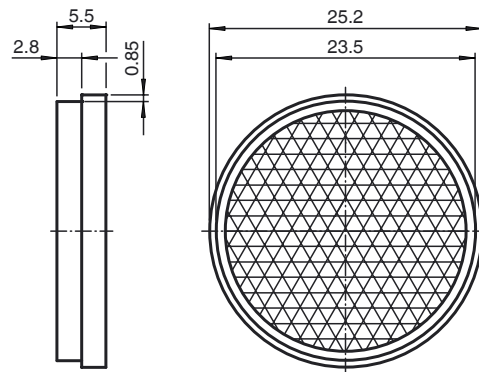

Dimensions

Model Number

REF-A25

Reflector, round \varnothing 25 mm, self-adhesive

Features

- Self-adhesive for simple installation

Technical data

General specifications

Construction type circular

Ambient conditions

Ambient temperature -20 ... 85 °C (-4 ... 185 °F)

Mechanical specifications

Material PMMA/ABS

Dimensions Diameter: 25 mm

Mounting self-adhesive