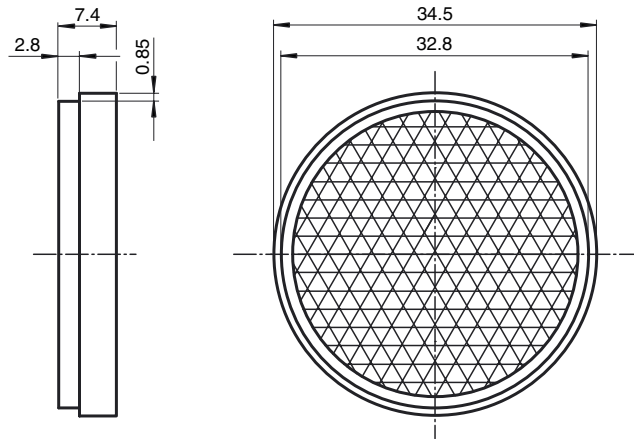

### Model Number

**REF-A35**

Reflector, round  $\varnothing$  35 mm, self-adhesive

### Features

- Self-adhesive for simple installation

### Dimensions

#### Mechanical specifications

Material	PMMA/ABS
Dimensions	Diameter: 35 mm
Mounting	self-adhesive