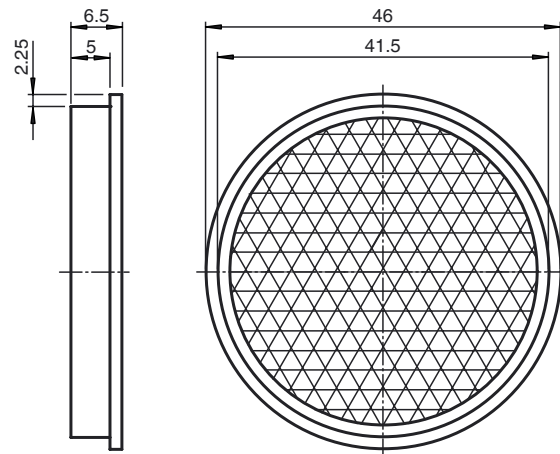

Model Number

REF-A46

Reflector, round \varnothing 46 mm, self-adhesive

Features

- Self-adhesive for simple installation

Dimensions

Technical data

General specifications

Construction type circular

Ambient conditions

Ambient temperature -20 ... 85 °C (-4 ... 185 °F)

Mechanical specifications

Material PMMA/ABS

Dimensions Diameter: 46 mm

Mounting self-adhesive