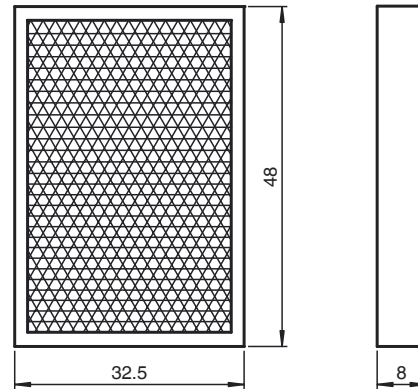

Dimensions

Model Number

REF-A48

Reflector, rectangular 48 mm x 32.5 mm, self-adhesive

Features

- Self-adhesive for simple installation
- Rectangular design

Technical data

General specifications

Construction type rectangular

Ambient conditions

Ambient temperature -20 ... 85 °C (-4 ... 185 °F)

Mechanical specifications

Material PMMA/ABS

Dimensions 48 mm x 32.5 mm x 8 mm

Mounting self-adhesive