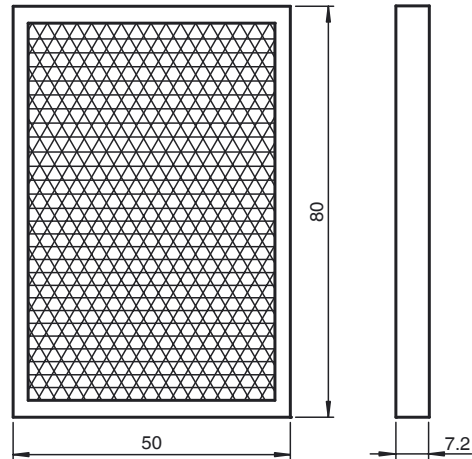

Dimensions

Model Number

REF-A80

Reflector, rectangular 80 mm x 50 mm,
self-adhesive

Features

- Self-adhesive for simple installation
- Rectangular design

Technical data

General specifications

Construction type rectangular

Ambient conditions

Ambient temperature -20 ... 85 °C (-4 ... 185 °F)

Mechanical specifications

Material PMMA/ABS

Dimensions 80 mm x 50 mm x 7.2 mm

Mounting self-adhesive