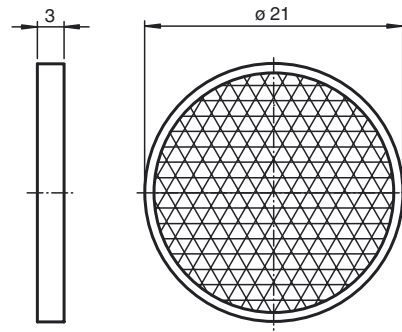

Dimensions

Model Number

REF-MA21

Reflector with Micro-structure, round \varnothing 21 mm, self-adhesive

Features

- Self-adhesive for simple installation
- Micro-structure

Technical data

General specifications

Construction type	circular
Tripel height	approx. 1.2 mm

Ambient conditions

Ambient temperature	-20 ... 85 °C (-4 ... 185 °F)
---------------------	-------------------------------

Mechanical specifications

Material	PMMA/ABS
Dimensions	Diameter: 21 mm
Mounting	self-adhesive