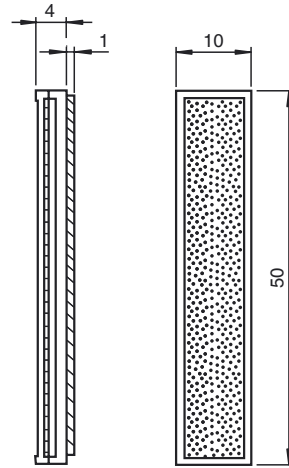

## Dimensions

### Model Number

**REF-MA50**

Reflector with Micro-structure, rectangular 10 mm x 50 mm, self-adhesive

### General specifications

Construction type	rectangular
Tripel height	approx. 1.2 mm

### Mechanical specifications

Material	PMMA/ABS
Dimensions	10 mm x 50 mm x 5 mm
Mounting	self-adhesive