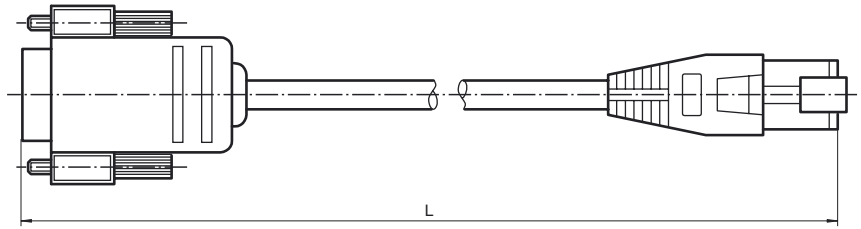

Dimensions

Model number

VAZ-SIMON-R2

Interface cable for connecting the K12 Safety Monitor to a PC

Technical data

Mechanical specifications

Connection	Serial interface RS 232: 9-pin Sub-D socket On the monitor: RJ-45
Cable	
Length	L 2.5 m