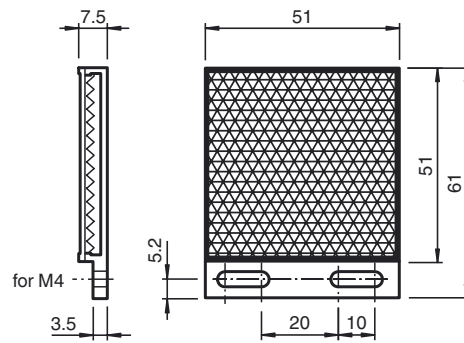

Dimensions

Model Number

REF-H50

Reflector, rectangular 51 mm x 61 mm,
mounting holes, fixing strap

Features

- Mounting holes for simple installation

Technical data

General specifications

Construction type rectangular

Ambient conditions

Ambient temperature -20 ... 60 °C (-4 ... 140 °F)

Mechanical specifications

Material PMMA/ABS

Dimensions 51 mm x 61 mm x 7.5 mm

Mounting mounting holes