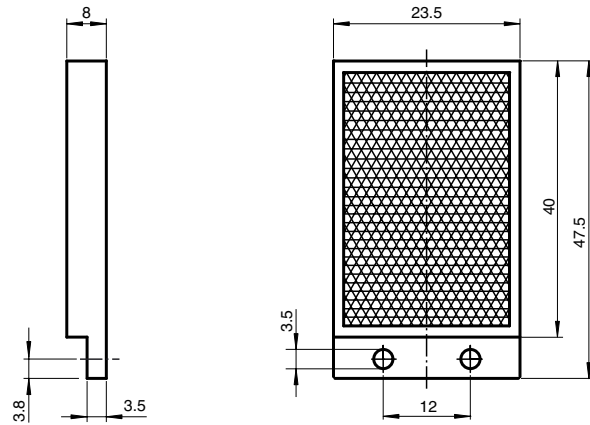

## Dimensions

### Model Number

**REF-H40**

Reflector, rectangular 47.5 mm x 23.5 mm, mounting holes, fixing strap

### Mechanical specifications

Material PMMA/ABS

Dimensions 47.5 mm x 23.5 mm x 8 mm

Mounting mounting holes