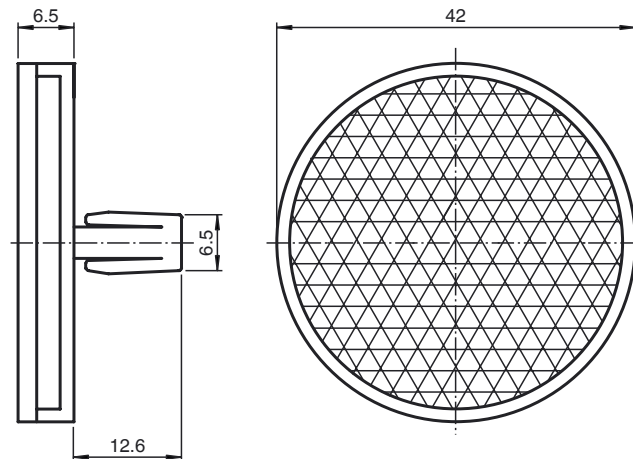

Dimensions

Model Number

REF-CLIP42

Reflector, round \varnothing 42 mm, snap-in

Features

- Simple installation with snap-in fastener

Technical data

General specifications

Construction type circular

Ambient conditions

Ambient temperature -20 ... 85 °C (-4 ... 185 °F)

Mechanical specifications

Material PMMA/ABS

Dimensions Diameter: 42 mm

Mounting Snap-in