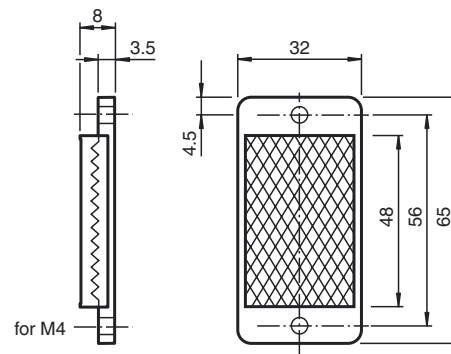

Dimensions

Model Number

REF-H65

Reflector, rectangular 65 mm x 32 mm,
mounting holes

Features

- Mounting holes for simple installation

Technical data

General specifications

Construction type rectangular

Ambient conditions

Ambient temperature -20 ... 60 °C (-4 ... 140 °F)

Mechanical specifications

Material PMMA/ABS

Dimensions 65 mm x 32 mm x 8 mm

Mounting mounting holes