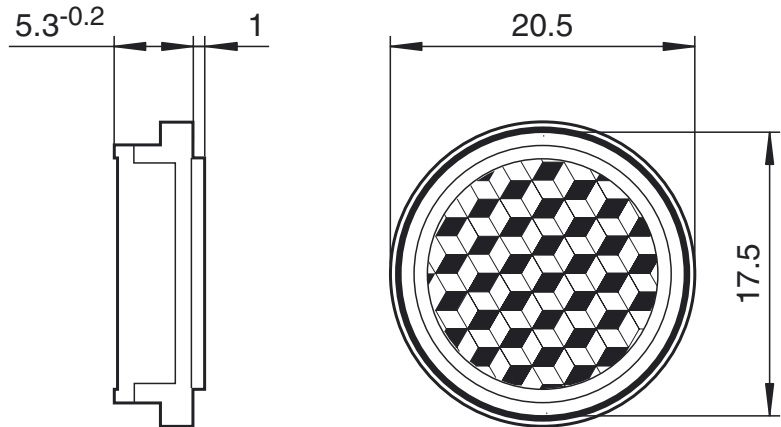

Dimensions

Model Number

REF-A17

Reflector, round \varnothing 20.5 mm, self-adhesive

Features

- Self-adhesive for simple installation

Technical data

General specifications

Construction type circular

Ambient conditions

Ambient temperature -20 ... 85 °C (-4 ... 185 °F)

Mechanical specifications

Material PMMA/ABS

Dimensions Diameter: 20.5 mm

Mounting self-adhesive