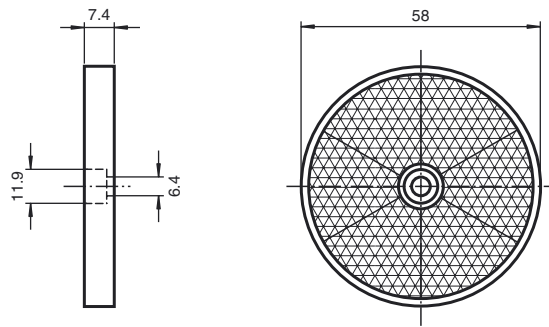

Dimensions

Model Number

REF-C60

Reflector, round \varnothing 58 mm, central mounting hole

Features

- Mounting holes for simple installation

Technical data

General specifications

Construction type circular

Ambient conditions

Ambient temperature -20 ... 85 °C (-4 ... 185 °F)

Mechanical specifications

Material PMMA/ABS

Dimensions Diameter: 58 mm

Mounting mounting hole