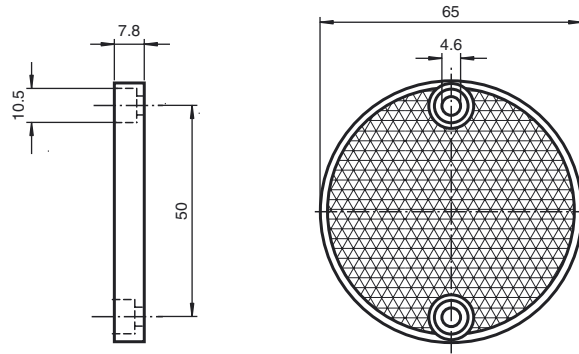

## Dimensions

### Model Number

**REF-C65**

Reflector, round  $\varnothing$  65 mm, mounting holes

### Mechanical specifications

Material	PMMA/ABS
Dimensions	Diameter: 65 mm
Mounting	mounting hole