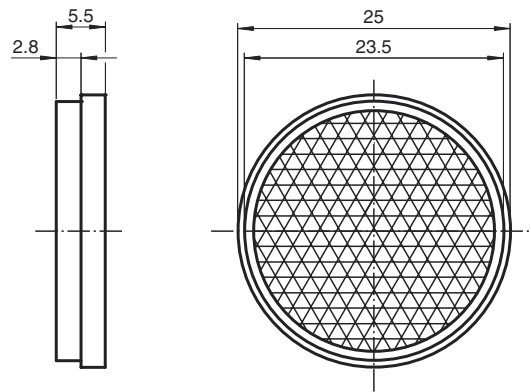

Dimensions

Model Number

REF-CA24

Reflector, round \varnothing 25 mm, self-adhesive

Technical data

General specifications

Construction type circular

Ambient conditions

Ambient temperature -20 ... 85 °C (-4 ... 185 °F)

Mechanical specifications

Material PMMA/ABS

Dimensions Diameter: 25 mm

Mounting self-adhesive