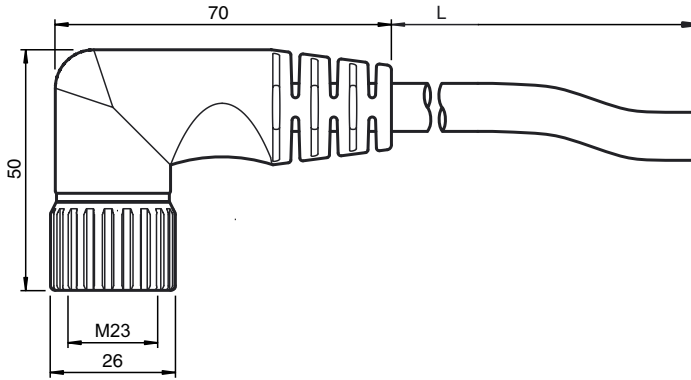

**Dimensions**

**Model Number**

**V23-19-W-3M-PUR**

Female cordset, M23, 19-pin, PUR cable

**Technical data**

**General specifications**

Number of pins	19
Connection 1	female connector
Construction type 1	right angle
Threading 1	M23
Connection 2	cable end

**Electrical specifications**

Operating voltage	U <sub>B</sub>	150 V AC
Operating current		12 A

**Ambient conditions**

Ambient temperature	-30 ... 70 °C (-22 ... 158 °F) (fixed cable)
Storage temperature	-5 ... 70 °C (23 ... 158 °F) (movable cable)
Pollution Degree	2

**Mechanical specifications**

<b>Material</b>	
Cable	PUR/PVC
<b>Cable</b>	
Sheath diameter	Ø 11.6 mm
Color	black
Cores	16 x 0.5 mm <sup>2</sup> and 3 x 1 mm <sup>2</sup>
Length	L 3 m

**Electrical connection**