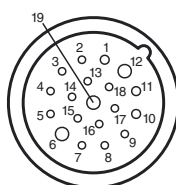

**Dimensions**

**Model Number**

**V23-19-W-3M-PUR**

Female cordset, M23, 19-pin, PUR cable

**Technical data**

**General specifications**

Number of pins	19
Connection 1	female connector
Construction type 1	right angle
Threading 1	M23
Connection 2	cable end

**Mechanical specifications**

<b>Material</b>	
Cable	PUR/PVC
<b>Cable</b>	
Sheath diameter	Ø 11.6 mm
Color	black
Cores	16 x 0.5 mm <sup>2</sup> and 3 x 1 mm <sup>2</sup>
Length	L 3 m

**Electrical connection**

1	VT	11	BK
2	RD	12	GN/YE
3	GY	13	YE/BN
4	RD/BU	14	BN/GN
5	GN	15	WH
6	BU	16	YE
7	GY/PK	17	PK
8	WH/GN	18	GY/BN
9	WH/YE	19	BN
10	WH/GY		

Release date: 2013-03-26 17:16 Date of issue: 2013-03-26 200675\_eng.xml