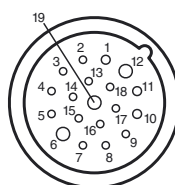

Dimensions

Model Number

V23-19-G-10M-PUR

Female cordset, M23, 19-pin, PUR cable

Technical data

General specifications

Number of pins	19
Connection 1	female connector
Construction type 1	straight
Threading 1	M23
Connection 2	cable end

Mechanical specifications

Material	
Cable	PUR/PVC
Cable	
Sheath diameter	Ø 11.6 mm
Color	black
Cores	16 x 0.5 mm ² and 3 x 1 mm ²
Length	L 10 m

Electrical connection

1	VT	11	BK
2	RD	12	GN/YE
3	GY	13	YE/BN
4	RD/BU	14	BN/GN
5	GN	15	WH
6	BU	16	YE
7	GY/PK	17	PK
8	WH/GN	18	GY/BN
9	WH/YE	19	BN
10	WH/GY		