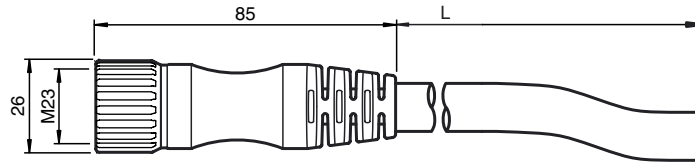

Dimensions

Model Number

V23-19-G-10M-PUR

Female cordset, M23, 19-pin, PUR cable

Technical data

General specifications

Number of pins	19
Connection 1	female connector
Construction type 1	straight
Threading 1	M23
Connection 2	cable end

Electrical specifications

Operating voltage	U_B	150 V AC
Operating current		12 A

Ambient conditions

Ambient temperature	-30 ... 70 °C (-22 ... 158 °F) (fixed cable)
Storage temperature	-5 ... 70 °C (23 ... 158 °F) (movable cable)
Pollution Degree	2

Mechanical specifications

Material	
Cable	PUR/PVC
Cable	
Sheath diameter	Ø 11.6 mm
Color	black
Cores	16 x 0.5 mm ² and 3 x 1 mm ²
Length	L 10 m

Electrical connection

1	VT	11	BK
2	RD	12	GN/YE
3	GY	13	YE/BN
4	RD/BU	14	BN/GN
5	GN	15	WH
6	BU	16	YE
7	GY/PK	17	PK
8	WH/GN	18	GY/BN
9	WH/YE	19	BN
10	WH/GY		