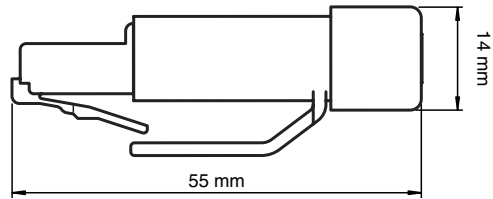

Dimensions

Model Number

V45-G

Non pre-wired cable connector

Technical data

General specifications

Connection 1	Connector, male
Construction type 1	straight

Ambient conditions

Ambient temperature	-40 ... 70 °C (233 ... 343 K)
---------------------	-------------------------------

Mechanical specifications

Cable diameter	6.5 ... 8.6 mm
Protection degree	IP20
Connection	RJ-45