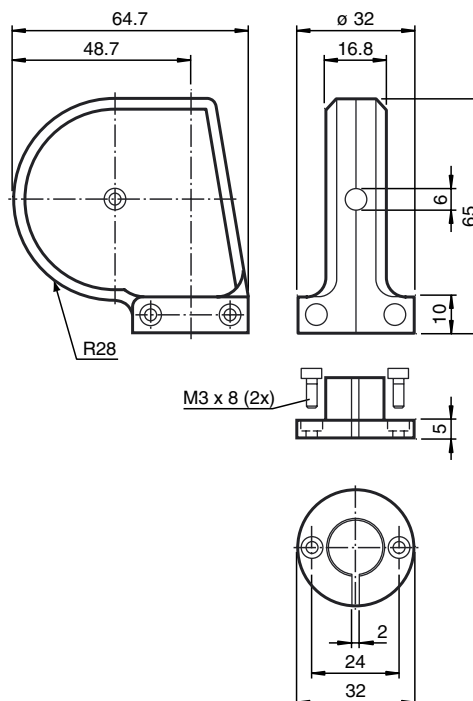

SL3010-X2/GS130

Cable pull

SL3010-X1/GS130/DF

Cable pull

SL3010-X1/GS130

Cable pull

SL3040-X1/GS190

Cable pull

SL3050-XB/GS190

Cable pull

SL3050-X1/GS190

Cable pull

Dimensions

Technical data

Ambient conditions

Ambient temperature	-20 ... 60 °C (-4 ... 140 °F)
Storage temperature	-40 ... 80 °C (-40 ... 176 °F)

Mechanical specifications

Material	ABS, anthracite
Mass	100 g