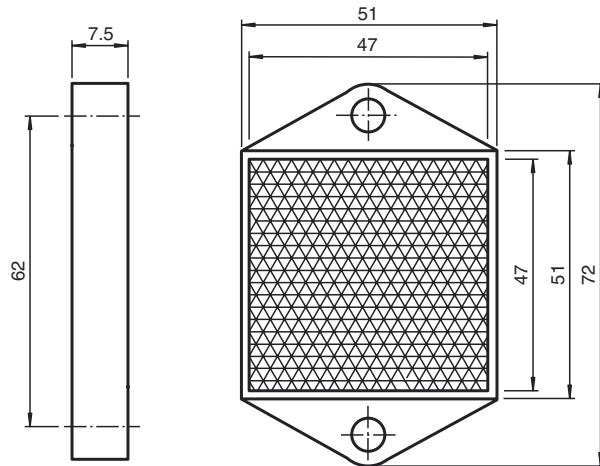

Dimensions

Model Number

REF-H51x72

Reflector, rectangular 51 mm x 72 mm,
mounting holes

Features

- Mounting holes for simple installation

Technical data

General specifications

Construction type rectangular

Ambient conditions

Ambient temperature -20 ... 60 °C (-4 ... 140 °F)

Mechanical specifications

Material PMMA

Dimensions 51 mm x 72 mm x 7.5 mm

Mounting mounting holes