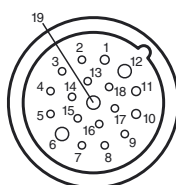

Dimensions

Model Number

V23-19-W-10M-PUR

Female cordset, M23, 19-pin, PUR cable

Technical data

General specifications

Number of pins	19
Connection 1	female connector
Construction type 1	right angle
Threading 1	M23
Connection 2	cable end

Mechanical specifications

Material	
Cable	PUR/PVC
Cable	
Sheath diameter	Ø 11.6 mm
Color	black
Cores	16 x 0.5 mm ² and 3 x 1 mm ²
Length	L 10 m

Electrical connection

1	VT	11	BK
2	RD	12	GN/YE
3	GY	13	YE/BN
4	RD/BU	14	BN/GN
5	GN	15	WH
6	BU	16	YE
7	GY/PK	17	PK
8	WH/GN	18	GY/BN
9	WH/YE	19	BN
10	WH/GY		