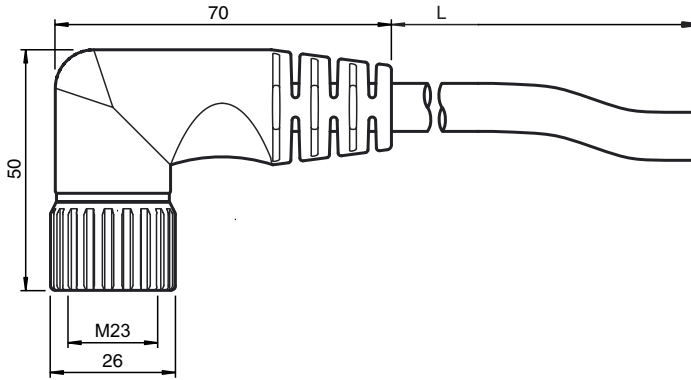

Dimensions

Model Number

V23-19-W-10M-PUR

Female cordset, M23, 19-pin, PUR cable

Technical data

General specifications

Number of pins	19
Connection 1	female connector
Construction type 1	right angle
Threading 1	M23
Connection 2	cable end

Electrical specifications

Operating voltage	U _B	150 V AC
Operating current		12 A

Ambient conditions

Ambient temperature	-30 ... 70 °C (-22 ... 158 °F) (fixed cable)
Storage temperature	-5 ... 70 °C (23 ... 158 °F) (movable cable)
Pollution Degree	2

Mechanical specifications

Material	
Cable	PUR/PVC
Cable	
Sheath diameter	Ø 11.6 mm
Color	black
Cores	16 x 0.5 mm ² and 3 x 1 mm ²
Length	L 10 m

Electrical connection

1	VT	11	BK
2	RD	12	GN/YE
3	GY	13	YE/BN
4	RD/BU	14	BN/GN
5	GN	15	WH
6	BU	16	YE
7	GY/PK	17	PK
8	WH/GN	18	GY/BN
9	WH/YE	19	BN
10	WH/GY		