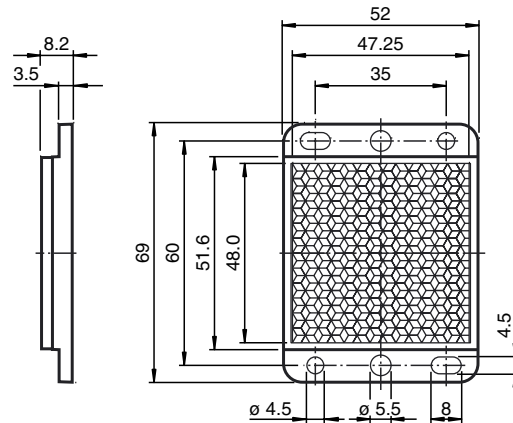

Dimensions

Model Number

REF-H52

Reflector, rectangular 69 mm x 52 mm,
mounting holes, fixing strap

Features

- Mounting holes for simple installation

Technical data

General specifications

Construction type rectangular

Ambient conditions

Ambient temperature -40 ... 70 °C (-40 ... 158 °F)

Mechanical specifications

Material PMMA

Dimensions 69 mm x 52 mm x 8.2 mm

Mounting mounting holes