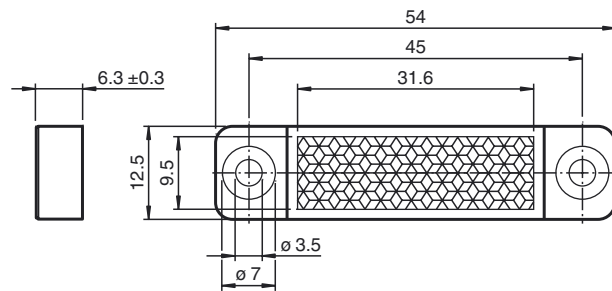

## Dimensions

### Model Number

**REF-H54**

Reflector, rectangular 54 mm x 12.5 mm, mounting holes

### Mechanical specifications

Material PMMA

Dimensions 54 mm x 12.5 mm x 6.3 mm

Mounting mounting holes