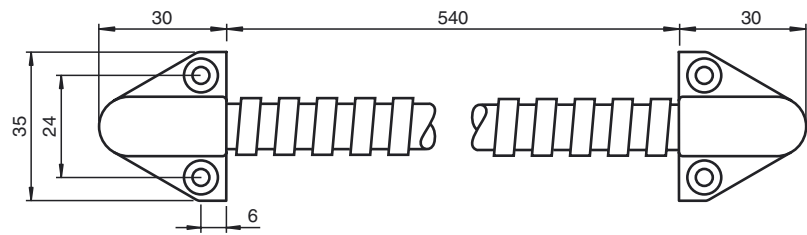

CE

Model Number

TopScan-S Cable Loop Basic

Metal cable protector

Features

- Protection against contamination and damage

Dimensions

Technical data

Mechanical specifications

Material	metal with PVC sheathing black
Dimensions	600 mm

General information

Scope of delivery	Protective hose , Retainer , Screw kit
-------------------	--