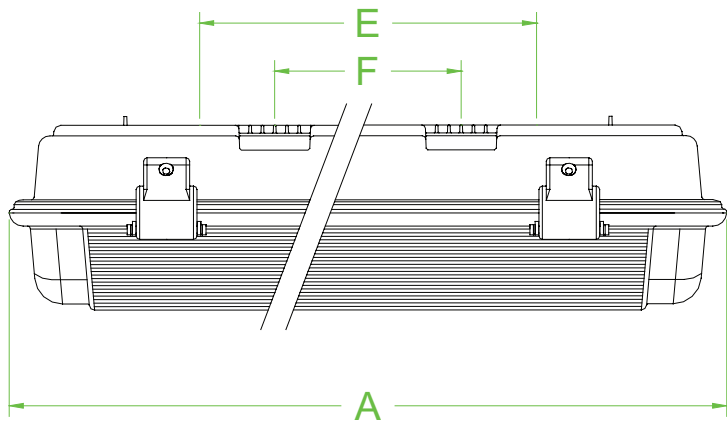

Dimensions (mm)

Features

- Power 2 x 18 W
- Installation in Zone 2 and Zone 22
- Electronic HF control gear
- Suitable for 220-240V AC 50/60Hz operation
- Multiple locking points on diffuser that can be hinged from both sides
- Fast opening and closing of fitting via snap shut fasteners
- Anti-glare diffuser cover
- Stainless steel surface mounting brackets supplied as standard
- Minimum of 3 hour duration in emergency mode

Technical data

Electrical specifications

Operating voltage	220 ... 240 V 50Hz / 60Hz
Operating current	0.18 A
Terminal capacity	2.5 mm ² Connection block suitable for through wiring
Control gear	high frequency electronic ballast
Fitting type	Ceiling light fitting
Lamps	T26 bi-pin fluorescent tube
Number of lamps	2
Length	600 mm (2 ft)
Power	2 x 18 W
Emergency operation	maintained
Operation time	3 h

Cover fixing	stainless steel snap shut fasteners
Protection degree	IP66
Cable entry	
Number of cable entries	4 x M20 2 at each end
Material	
Housing	Polycarbonate
Lamp cover	Polycarbonate
Reflector	0.6 mm Mild steel
Finish	Body: as moulded reflector: epoxy powder coated, white
Seal	polyurethane foam

Mass	approx. 2.9 kg
Dimensions	
A	685 mm
B	173 mm
C	110 mm
D	230 mm
F	340 mm
Mounting	2 x stainless steel removable mounting brackets
Grounding	Internal connection
Data for application in connection with Ex-areas	
EC-Type Examination Certificate	FTZU 05 ATEX 0200X
Group, category, type of protection, temperature class	⊕ II 3 GD Ex nA tD A II T5 T75°C
International approvals	
GOST-R approval	GOST-R B02432
General information	
Supplementary information	EC-Type Examination Certificate, Statement of Conformity, Declaration of Conformity, Attestation of Conformity and instructions have to be observed where applicable. For information see www.pepperl-fuchs.com .
Accessories	
Designation	1 x nylon non-armoured Ex e cable gland 3 x nylon Ex e sealing plugs