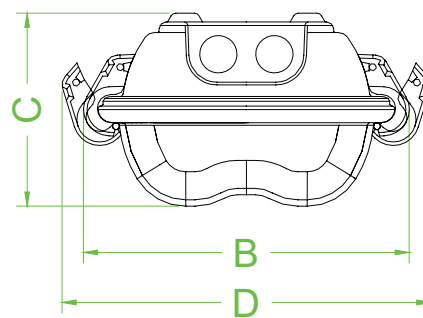

Dimensions (mm)

Features

- Power 2 x 18 W
- Installation in Zone 2 and Zone 22
- Electronic HF control gear
- Suitable for 220-240V AC 50/60Hz operation
- Multiple locking points on diffuser that can be hinged from both sides
- Fast opening and closing of fitting via snap shut fasteners
- Anti-glare diffuser cover
- Stainless steel surface mounting brackets supplied as standard
- Minimum of 3 hour duration in emergency mode

Technical data

Electrical specifications

Operating voltage	220 ... 240 V 50Hz / 60Hz
Operating current	0.18 A
Terminal capacity	2.5 mm ² Connection block suitable for through wiring
Control gear	high frequency electronic ballast
Fitting type	Ceiling light fitting
Lamps	T26 bi-pin fluorescent tube
Number of lamps	2
Length	600 mm (2 ft)
Power	2 x 18 W
Emergency operation	maintained
Operation time	3 h

Cover fixing	stainless steel snap shut fasteners
Protection degree	IP66
Cable entry	
Number of cable entries	4 x M20 2 at each end
Material	
Housing	Polycarbonate
Lamp cover	Polycarbonate
Reflector	0.6 mm Mild steel
Finish	Body: as moulded reflector: epoxy powder coated, white
Seal	polyurethane foam

Mass	approx. 2.9 kg
Dimensions	
A	685 mm
B	173 mm
C	110 mm
D	230 mm
F	340 mm
Mounting	2 x stainless steel removable mounting brackets
Grounding	Internal connection
Data for application in connection with Ex-areas	
EC-Type Examination Certificate	FTZU 05 ATEX 0200X
Group, category, type of protection, temperature class	⊕ II 3 GD Ex nA tD A II T5 T75°C
International approvals	
GOST-R approval	GOST-R B02432
General information	
Supplementary information	EC-Type Examination Certificate, Statement of Conformity, Declaration of Conformity, Attestation of Conformity and instructions have to be observed where applicable. For information see www.pepperl-fuchs.com .
Accessories	
Designation	1 x nylon non-armoured Ex e cable gland 3 x nylon Ex e sealing plugs