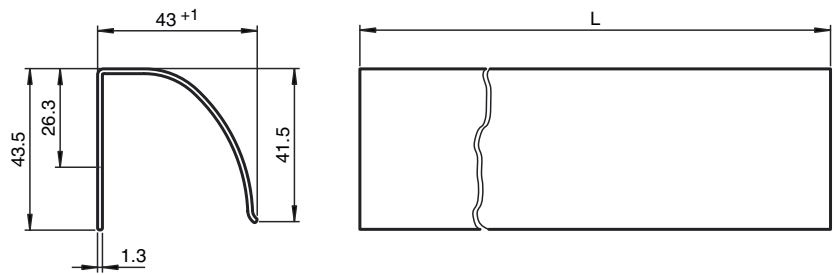

Model Number

DoorScan Weather Cap L1200

All-weather hood for DoorScan® and TopScan series sensing strips

Features

- Weather protection cover for sensing strips
- Protection from adverse effects of weather such as rain, snow, etc.
- Can be cut to the required lengths
- Retrofitting possible with already installed sensing strips

Dimensions

Technical data

Mechanical specifications

Housing length L	1200 mm
Material	plastic

Suitable series

Series	TopScan TopScan-S DoorScan®
--------	-----------------------------------