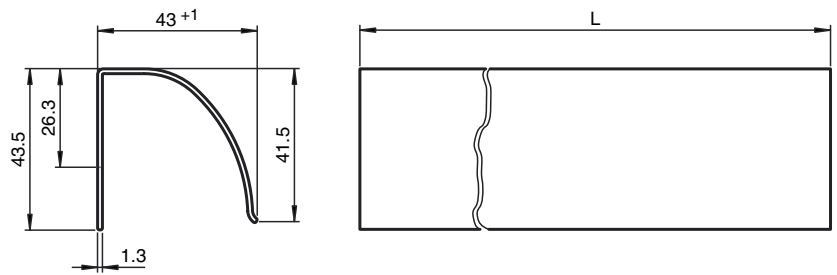

Model Number

DoorScan Weather Cap L1600

All-weather hood for DoorScan® and TopScan series sensing strips

Features

- Weather protection cover for sensing strips
- Protection from adverse effects of weather such as rain, snow, etc.
- Can be cut to the required lengths
- Retrofitting possible with already installed sensing strips

Dimensions

Technical data

Mechanical specifications

Housing length L	1600 mm
Material	plastic

Suitable series

Series	TopScan TopScan-S DoorScan®
--------	-----------------------------------