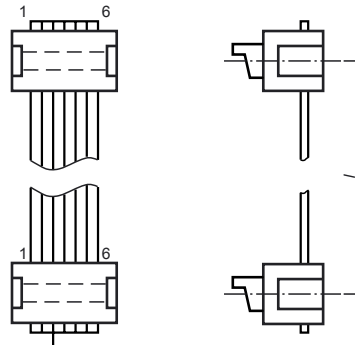

Model Number

TopScan-S Cable 240 mm

Ribbon cable for connecting sensor modules

Features

- Connecting cable for sensor modules
- Length 240 mm

Dimensions

Technical data

Mechanical specifications

Cable		
Length	L	240 mm

Suitable series

Series	TopScan-S , TopScan2	
--------	----------------------	--

Release date: 2011-12-13 16:28 Date of issue: 2012-01-30 244265_eng.xml