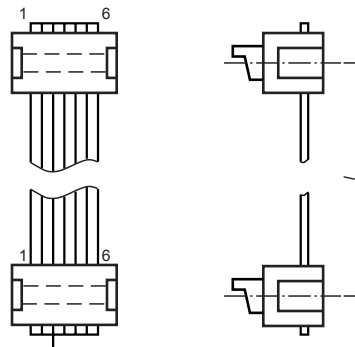

Model Number

TopScan2 Cable 300 mm

Ribbon cable for connecting sensor modules

Features

- Connecting cable for sensor modules
- Length 300 mm

Dimensions

Technical data

Mechanical specifications

Cable		
Length	L	300 mm

Suitable series

Series	TopScan-S , TopScan2	
--------	----------------------	--

Release date: 2011-12-13 16:28 Date of issue: 2012-01-30 244267_eng.xml