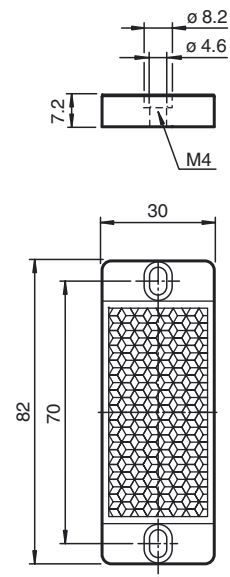

### Model Number

**REF-H30x60**

Reflector, rectangular 82 mm x 30 mm,  
mounting holes

### Dimensions

#### General specifications

Construction type rectangular

#### Mechanical specifications

Material PMMA/ABS , black

Dimensions 30 mm x 80 mm x 7.2 mm

Mounting mounting holes