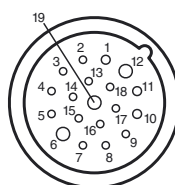

Electrical connection

1	VT	11	BK
2	RD	12	GN/YE
3	GY	13	YE/BN
4	RD/BU	14	BN/GN
5	GN	15	WH
6	BU	16	YE
7	GY/PK	17	PK
8	WH/GN	18	GY/BN
9	WH/YE	19	BN
10	WH/GY