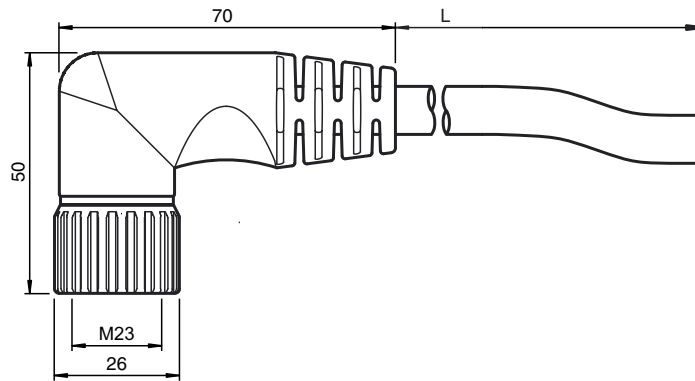

### Model Number

**V23-19-W-5M-PUR**

Female cordset, M23, 19-pin, PUR cable

### Dimensions

#### General specifications

Number of pins	19
Connection 1	female connector
Construction type 1	right angle
Threading 1	M23
Connection 2	cable end

#### Mechanical specifications

Material	
Cable	PUR/PVC
Cable	
Sheath diameter	Ø 11.6 mm
Color	black
Cores	16 x 0.5 mm <sup>2</sup> and 3 x 1 mm <sup>2</sup>
Length	L 5 m