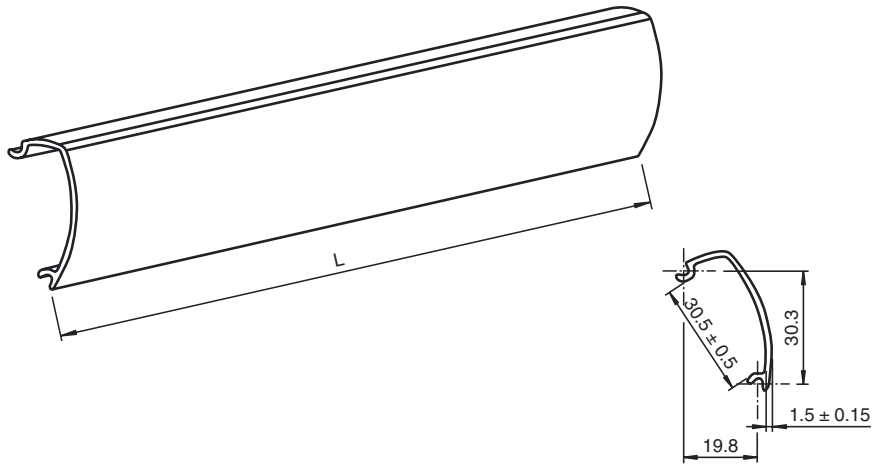

**Dimensions**

**Model Number**

**DoorScan Cover L3000 5pcs**

Housing cover DoorScan

**Features**

- Profile cover for aluminum profile for DoorScan Series
- Length 3000 mm

for DoorScan design with great profil length

**Technical data**

**Ambient conditions**

Ambient temperature -30 ... 60 °C (-22 ... 140 °F)

**Mechanical specifications**

Housing length L 3000 mm

Material PMMA

**Suitable series**

Series DoorScan® , TopScan-S