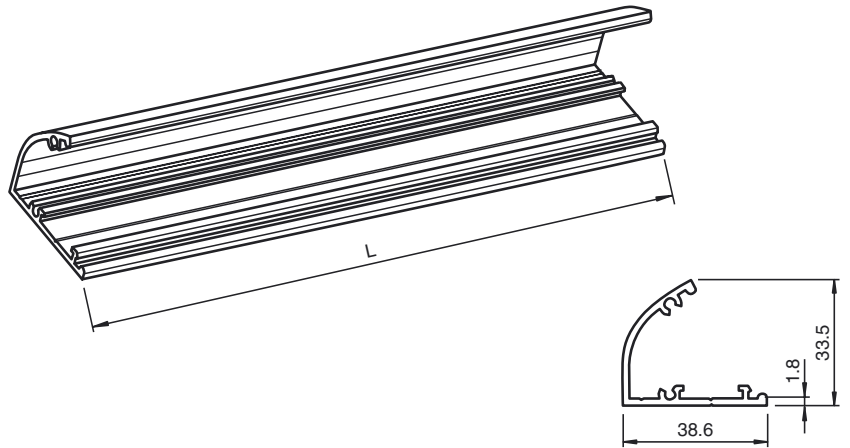

Dimensions

Model Number

DoorScan Profile L3000 5pcs

Housing profile DoorScan

Features

- Aluminum profile for DoorScan Series
- Length 3000 mm

for DoorScan design with great profil length

Technical data

Ambient conditions

Ambient temperature -30 ... 60 °C (-22 ... 140 °F)

Mechanical specifications

Housing length L 3000 mm

Material aluminum

Suitable series

Series DoorScan® , TopScan-S

Release date: 2015-05-04 12:51 Date of issue: 2015-05-04 251780_eng.xml