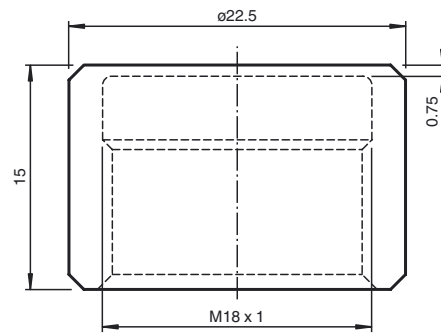

## Dimensions

## Model Number

**TC-18-U**

PTFE protection cap for 18 mm diameter