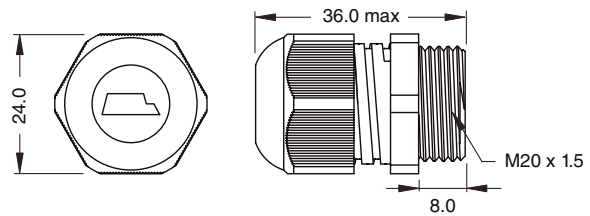

## Dimensions

### Mechanical specifications

Degree of protection	IP65
Connection	1 Flat cable
Material	PA 6 V-2 Neoprene
Installation	M20 cable gland No O-Ring necessary to obtain IP65 seal. Crush ribs on underside of HEX will provide the seal