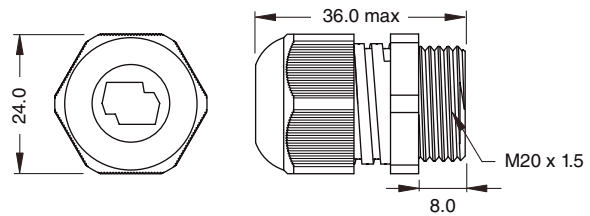

## Dimensions

### Mechanical specifications

Degree of protection	IP65
Connection	2 Flat cable
Material	PA 6 V-2 Neoprene
Installation	M20 cable gland No O-Ring necessary to obtain IP65 seal. Crush ribs on underside of HEX will provide the seal