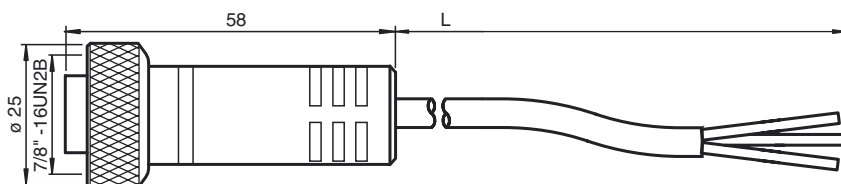

Dimensions

Technical data

General specifications

Number of pins	3
Connection 1	socket
Construction type 1	straight
Threading 1	7/8"
Connection 2	cable end

Electrical specifications

Operating voltage	U_B	max. 600 V
Test voltage		1500 V
Operating current		13 A
Volume resistance		< 5 mΩ

Ambient conditions

Ambient temperature	-40 ... 105 °C (-40 ... 221 °F)

Mechanical specifications

Protection degree	IP67
Material	
Contacts	Cu alloy gold plated
Body	PVC, yellow
Cable	PVC
Slotted nut	clear anodized aluminum
Core insulation	PVC
Cable	fine-strand, flexible
Sheath diameter	Ø 9.9 mm
Bending radius	10 x cable diameter
Color	yellow
Cores	3 x 1.5 mm² (16 AWG)
Length	L
Note	STOOW UL Standard

Approvals and certificates

UL approval	cULus Listed, General Purpose

Electrical connection

1	GN/YE
2	BK
3	WH