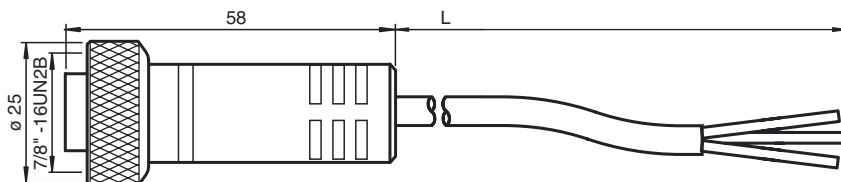

### Model Number

**V93-G-YE4M-STOOW**

Female cordset, 7/8", 3-pin, STOOW cable

### Features

- Thread 7/8"

### Dimensions

#### General specifications

Number of pins	3
Connection 1	socket
Construction type 1	straight
Threading 1	7/8"
Connection 2	cable end