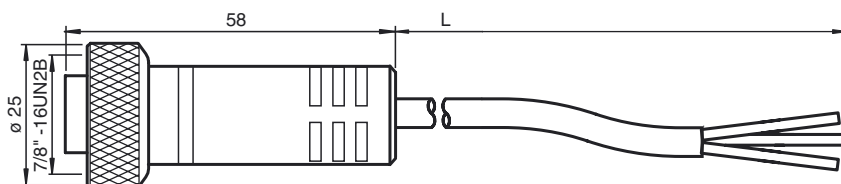

#### V93-G-YE6M-STOOW

Female cordset, 7/8", 3-pin, STOOW cable

### Features

- Thread 7/8"

### Dimensions

#### Mechanical specifications

Degree of protection	IP67
Material	
Contacts	Cu alloy gold plated
Body	PVC, yellow
Cable	PVC
Slotted nut	clear anodized aluminum
Core insulation	PVC
Cable	fine-strand, flexible
Sheath diameter	Ø 9.9 mm
Bending radius	10 x cable diameter
Color	yellow
Cores	3 x 1.5 mm <sup>2</sup> (16 AWG)
Length	L 6 m
Note	STOOW UL Standard