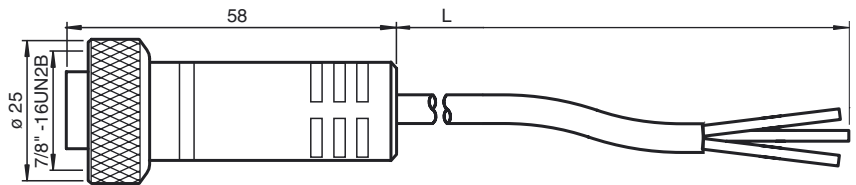

Model Number

V93-G-YE10M-STOOW

Female cordset, 7/8", 3-pin, STOOW cable

Features

- Thread 7/8"

Dimensions

Technical data

General specifications

Number of pins	3
Connection 1	socket
Construction type 1	straight
Threading 1	7/8"
Connection 2	cable end

Electrical specifications

Operating voltage	U_B	max. 600 V
Test voltage		1500 V
Operating current		13 A
Volume resistance		< 5 m Ω

Ambient conditions

Ambient temperature	-40 ... 105 °C (-40 ... 221 °F)
---------------------	---------------------------------

Mechanical specifications

Protection degree	IP67	
Material		
Contacts	Cu alloy gold plated	
Body	PVC, yellow	
Cable	PVC	
Slotted nut	clear anodized aluminum	
Core insulation	PVC	
Cable	fine-strand, flexible	
Sheath diameter	Ø 9.9 mm	
Bending radius	10 x cable diameter	
Color	yellow	
Cores	3 x 1.5 mm ² (16 AWG)	
Length	L	10 m
Note		STOOW UL Standard