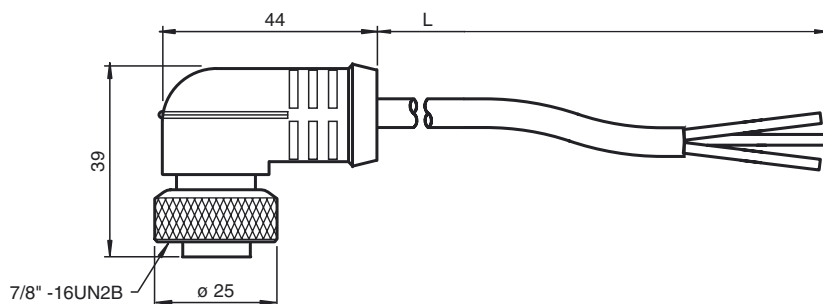

Model Number

V93-W-YE2M-STOOW

Female cordset, 7/8", 3-pin, STOOW cable

Features

- Thread 7/8"

Dimensions

Technical data

General specifications

Number of pins	3
Connection 1	socket
Construction type 1	right angle
Threading 1	7/8"
Connection 2	cable end

Electrical specifications

Operating voltage	U_B	max. 600 V
Test voltage		1500 V
Operating current		13 A
Volume resistance		< 5 m Ω

Ambient conditions

Ambient temperature	-40 ... 105 °C (-40 ... 221 °F)
---------------------	---------------------------------

Mechanical specifications

Protection degree	IP67
Material	
Contacts	Cu alloy gold plated
Body	PVC, yellow
Cable	PVC
Slotted nut	clear anodized aluminum
Core insulation	PVC
Cable	fine-strand, flexible
Sheath diameter	Ø 9.9 mm
Bending radius	10 x cable diameter
Color	yellow
Cores	3 x 1.5 mm ² (16 AWG)
Length	L
Note	STOOW UL Standard