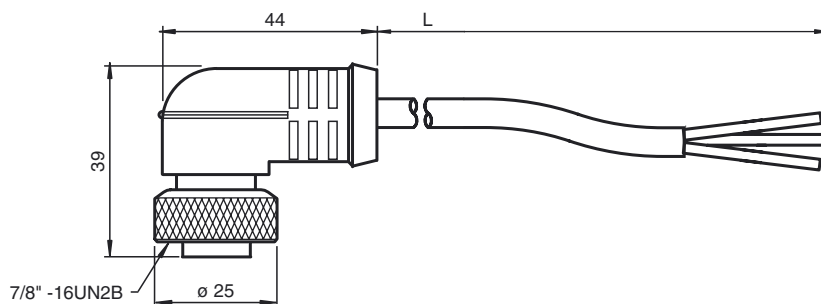

Model Number

V93-W-YE4M-STOOW

Female cordset, 7/8", 3-pin, STOOW cable

Features

- Thread 7/8"

Dimensions

Technical data

General specifications

Number of pins	3
Connection 1	socket
Construction type 1	right angle
Threading 1	7/8"
Connection 2	cable end

Electrical specifications

Operating voltage	U_B	max. 600 V
Test voltage		1500 V
Operating current		13 A
Volume resistance		< 5 m Ω

Ambient conditions

Ambient temperature	-40 ... 105 °C (-40 ... 221 °F)
---------------------	---------------------------------

Mechanical specifications

Protection degree	IP67
Material	
Contacts	Cu alloy gold plated
Body	PVC, yellow
Cable	PVC
Slotted nut	clear anodized aluminum
Core insulation	PVC
Cable	fine-strand, flexible
Sheath diameter	Ø 9.9 mm
Bending radius	10 x cable diameter
Color	yellow
Cores	3 x 1.5 mm ² (16 AWG)
Length	L
Note	STOOW UL Standard